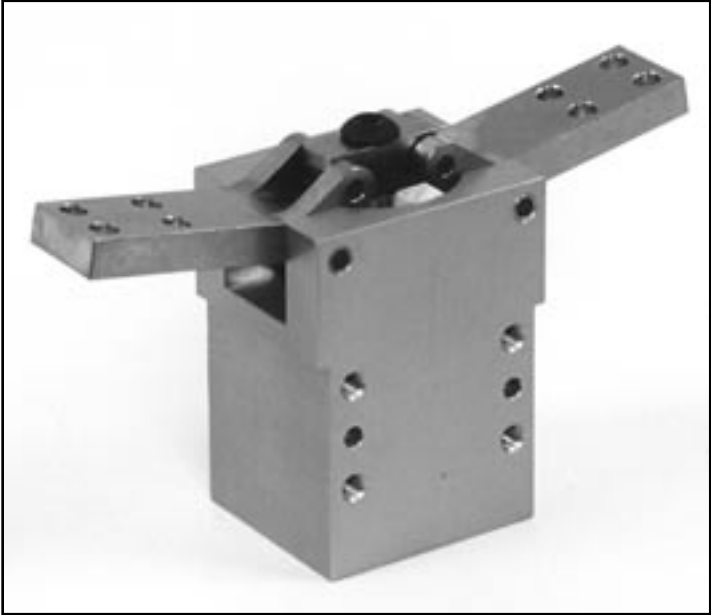

Tuff Wide Opening Radial Motion Gripper

BT-2W

TECHNICAL DATA	
Weight	1.6 lbs
Max Rec. Load	18 lbs

A