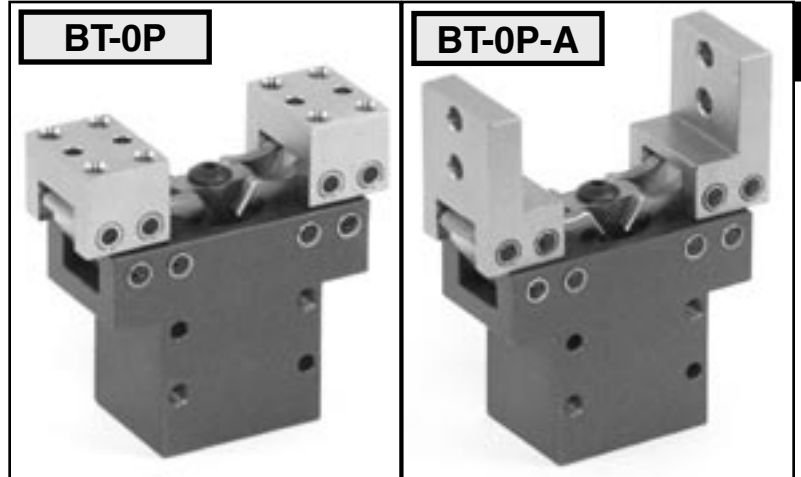

# Tuff Parallel Motion Gripper

## BT-0P

### TECHNICAL DATA

Weight	.4 lbs
Weight (BT-0P-A)	.5 lbs
Max Rec. Load	5 lbs

**A**